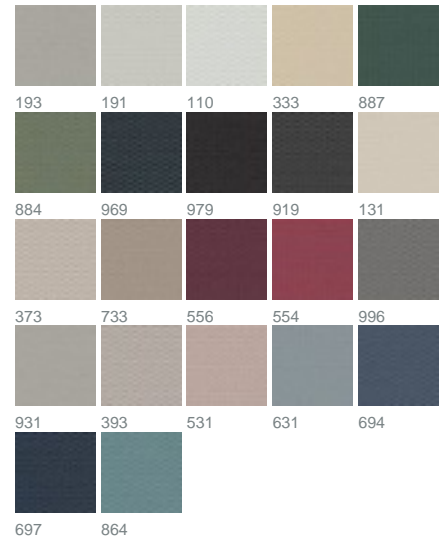

## Mellow 1533 / 694

COLLECTION SILHOUETTES

### colours

fabric width (cm)

140

martindale

80000

material

100 % Polyester

care instruction

## description

Small patterns make a huge impact. MELLOW boasts a lively design that incorporates matte, subtly gleaming and refined 3D effects. This universally appealing Jacquard fabric with a wonderful look and texture suits all kinds of furniture – and interior design styles – perfectly. A must-have that you can have in virtually any colour.