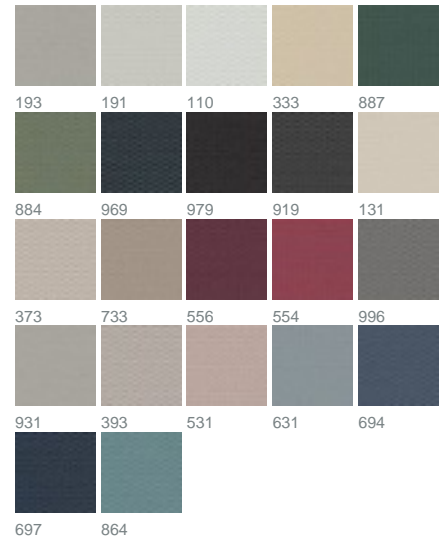

## Mellow 1533 / 333

COLLECTION SILHOUETTES

### colours

fabric width (cm) 140

martindale 80000

material 100 % Polyester

care instruction 

characteristics 

suitable for 

### description

Small patterns make a huge impact. MELLOW boasts a lively design that incorporates matte, subtly gleaming and refined 3D effects. This universally appealing Jacquard fabric with a wonderful look and texture suits all kinds of furniture – and interior design styles – perfectly . A must-have that you can have in virtually any colour.