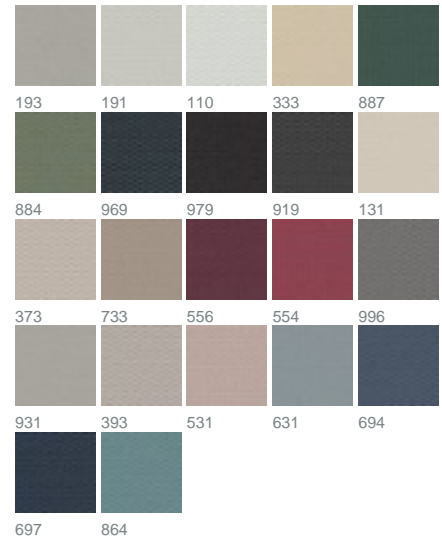

Mellow 1533 / 191

COLLECTION SILHOUETTES

colours

fabric width (cm)

140

martindale

80000

material

100 % Polyester

care instruction

characteristics

suitable for

description

Small patterns make a huge impact. MELLOW boasts a lively design that incorporates matte, subtly gleaming and refined 3D effects. This universally appealing Jacquard fabric with a wonderful look and texture suits all kinds of furniture – and interior design styles – perfectly . A must-have that you can have in virtually any colour.