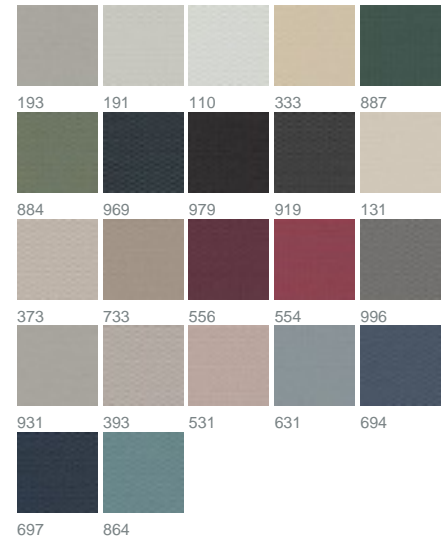

Mellow 1533 / 110

COLLECTION SILHOUETTES

colours

fabric width (cm)

140

martindale

80000

material

100 % Polyester

care instruction

characteristics

suitable for

description

Small patterns make a huge impact. MELLOW boasts a lively design that incorporates matte, subtly gleaming and refined 3D effects. This universally appealing Jacquard fabric with a wonderful look and texture suits all kinds of furniture – and interior design styles – perfectly . A must-have that you can have in virtually any colour.