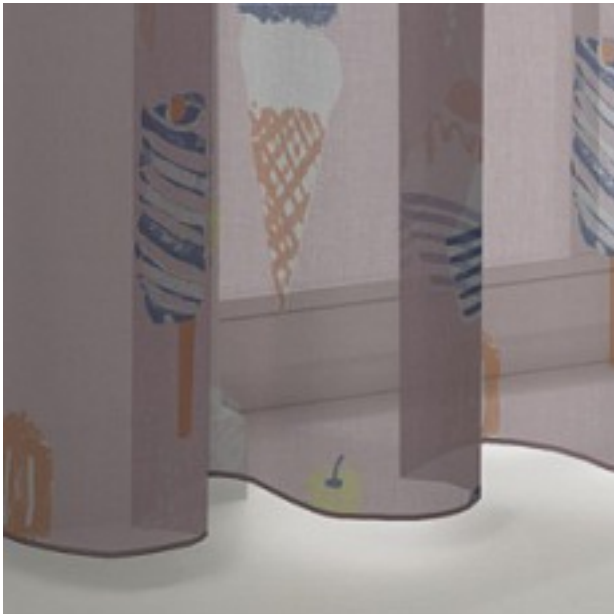

PRODUCT DATASHEET

ADO
Goldkante

Lula 8199 / 564

COLLECTION HOMESTORIES

colours