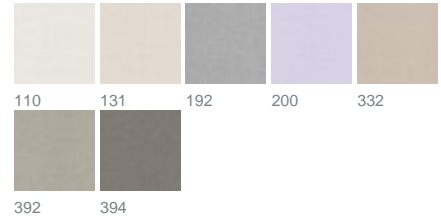

### colours

fabric width (cm) 295

material 100% Polyester

transparency semitransparent fabric

care instruction

no steaming

characteristics

suitable for

## description

The filigree mesh adds a delicate touch of decoration to your window. Six impressive variations in shades of cream and white, or accentuated using a contrasting thread in shades of stone or sand, each with a soft flowing drape.