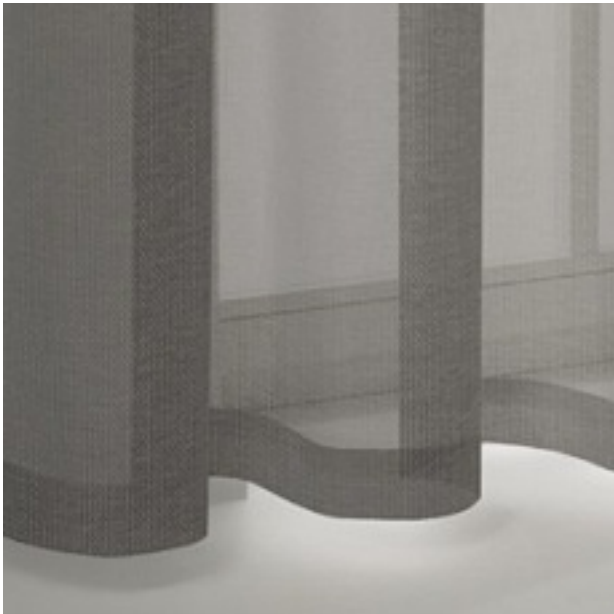

### colours

fabric width (cm) 295

material 100% Polyester

transparency semitransparent fabric

care instruction

no steaming

characteristics

suitable for

## description

The filigree mesh adds a delicate touch of decoration to your window. Six impressive variations in shades of cream and white, or accentuated using a contrasting thread in shades of stone or sand, each with a soft flowing drape.

## Legende

flame retardant

thermo fabric

Curtains

Roman blind with transparent rods/vertical tape

Light fastness

dim-out fabric

Drapery fabric