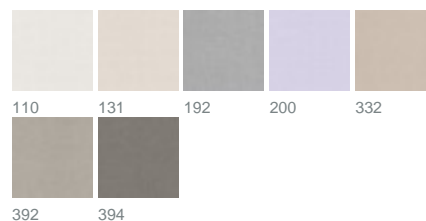

PRODUCT DATASHEET

ADO
Goldkante

Laslo 3129 / 131

COLLECTION MODERN ESSENTIALS

colours

fabric width (cm) 295

material 100% Polyester

transparency semitransparent fabric

care instruction     
no steaming

characteristics   

suitable for 

description

The filigree mesh adds a delicate touch of decoration to your window. Six impressive variations in shades of cream and white, or accentuated using a contrasting thread in shades of stone or sand, each with a soft flowing drape.

 Drapery fabric

 Upholstery

 Panel curtain

 Roman blind with transparent rods/vertical tape

 Roman blind with Tucks/Wave effect

 CoverTex wall covering