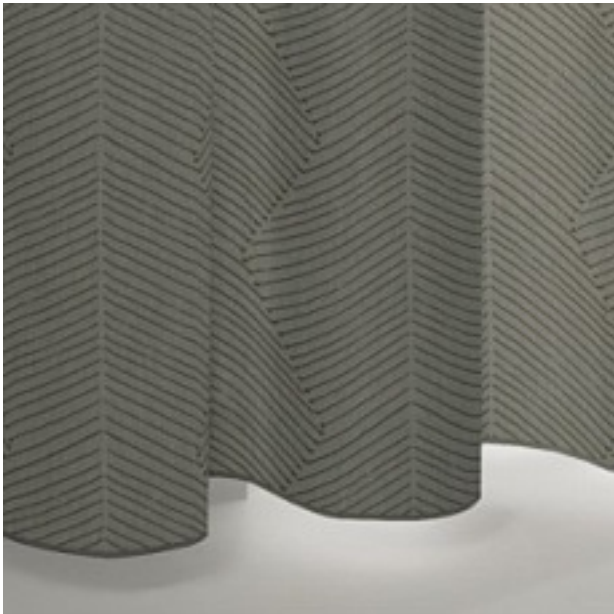

## Globe 1165 / 184

COLLECTION HOMESTORIES

colours

fabric width (cm) 320

material 100%Polyester

transparency opaquefabric

care instruction

characteristics

## description

An all-round successful design: GLOBE ties urban architecture with the simplicity of nature. Five out of the eight aesthetically pleasing colour palettes will look more subdued in your interior design, while the shades in cranberry, navy and ivy are more striking and demand your attention.

## Legende

flame retardant

thermo fabric

Curtains

Roman blind with transparent rods/vertical tape

Light fastness

dim-out fabric

Drapery fabric