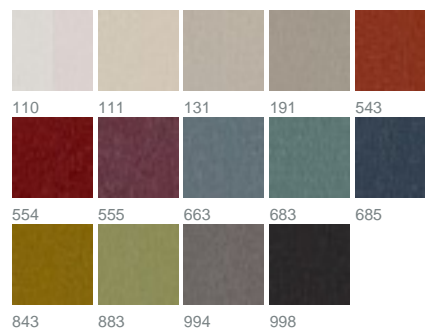

### colours

fabric width (cm) 140

martindale 80000

material 100 % Polyester

care instruction       
no steaming

characteristics   

suitable for  