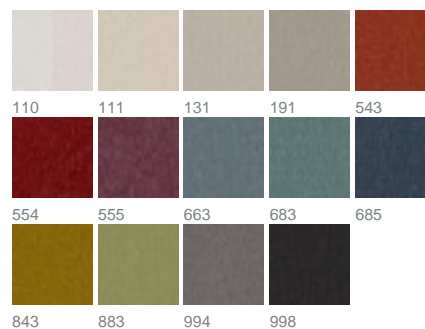

Ebba 1572 / 131

COLLECTION CHARACTERS

colours

fabric width (cm) 140

martindale 80000

material 100 % Polyester

care instruction 
no steaming

characteristics 

suitable for 

description

Cosiness doesn't have to mean compromising on style. EBBA makes any piece of seating furniture into a soft, velvety, luxurious experience.

Depending on the colour scheme, this faux single-colour fabric with its subtle two-tone look can stand out or blend into any interior. Its material composition makes it both durable and easy to clean. Plus, its contemporary aesthetic allows it to blend in easily with any furniture style.