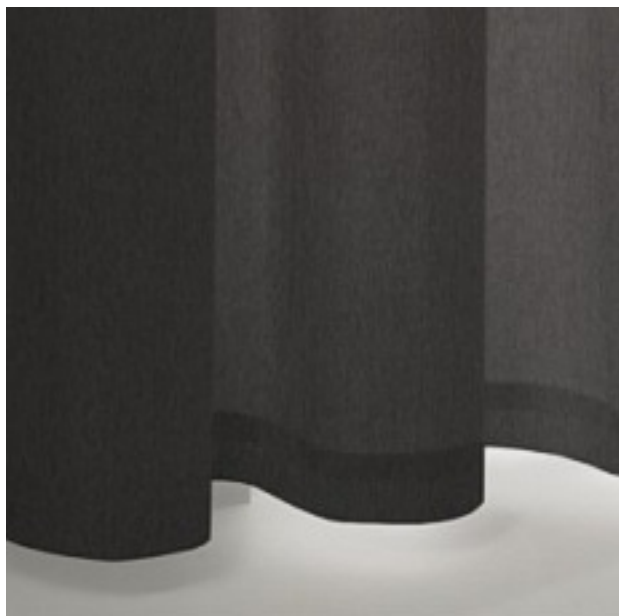

### colours

fabric width (cm)

280

material

100% Polyester

transparency

opaque fabric

care instruction

## Legende

flame retardant

thermo fabric

Curtains

Roman blind with transparent rods/vertical tape

Light fastness

dim-out fabric

Draperly fabric