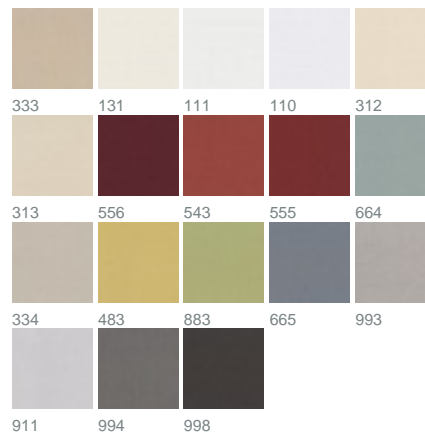

### colours

fabric width (cm)

280

material

100% Polyester

transparency

opaque fabric

care instruction