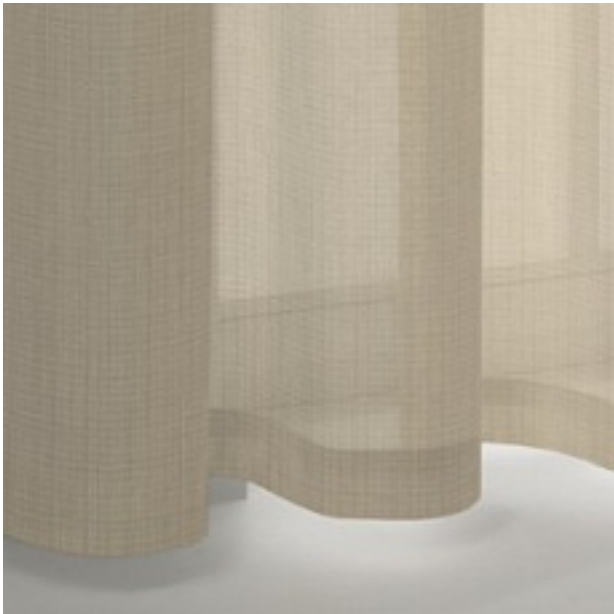

PRODUCT DATASHEET

Cascade 3296 / 774

COLLECTION AUTHENTICS

colours

fabric width (cm) 300

material 76% Polyester; 24% Viscose

transparency opaque fabric

care instruction     
no steaming

characteristics   

suitable for   

Legende

 flame retardant	 thermo fabric	 Curtains	 Roman blind with transparent rods/vertical tape
 Light fastness	 dim-out fabric	 Drapery fabric	 Roman blind with Tucks/Wave effect
 Lead weight		 Upholstery	 CoverTex wall covering
 Washing and ironing shrinkage		 Panel curtain	