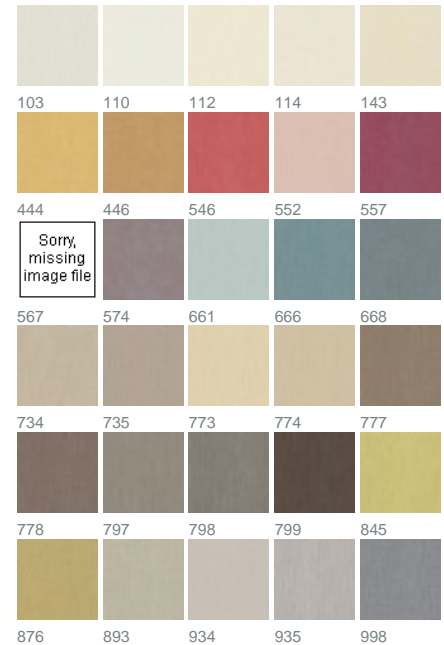

PRODUCT DATASHEET

Cascade 3296 / 774

COLLECTION AUTHENTICS

colours

fabric width (cm) 300

material 76% Polyester; 24% Viscose

transparency opaque fabric

care instruction     
no steaming

characteristics   

suitable for   

Legende

 flame retardant	 thermo fabric	 Curtains	 Roman blind with transparent rods/vertical tape
 Light fastness	 dim-out fabric	 Drapery fabric	 Roman blind with Tucks/Wave effect
 Lead weight		 Upholstery	 CoverTex wall covering
 Washing and ironing shrinkage		 Panel curtain	