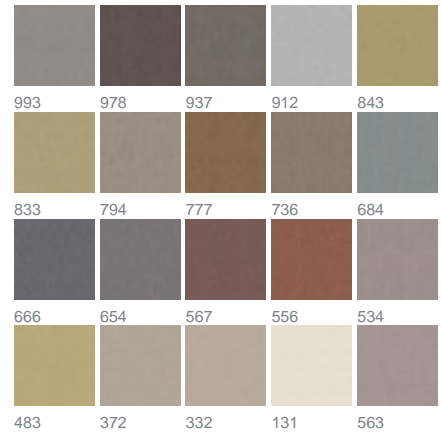

PRODUCT DATASHEET

ADO
Goldkante

Cardamom 1432 / 937

COLLECTION NEW ROMANCE

colours

fabric width (cm) 295

material 100% Polyester

transparency opaque fabric