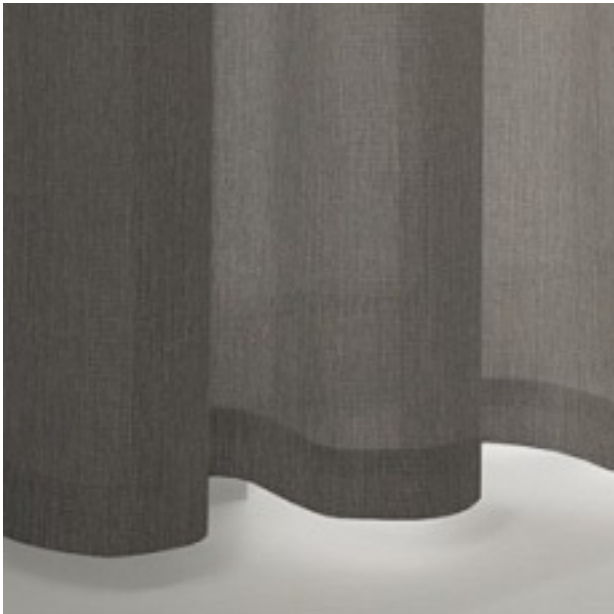

PRODUCT DATASHEET

ADO
Goldkante

Cardamom 1432 / 937

COLLECTION NEW ROMANCE

colours

fabric width (cm) 295

material 100% Polyester

transparency opaque fabric

care instruction     
no steaming

characteristics   

suitable for  

Legende

 flame retardant

 thermo fabric

 Curtains

 Roman blind with transparent rods/vertical tape

 Light fastness

 dim-out fabric

 Drapery fabric

 Roman blind with Tucks/Wave effect

 Lead weight

 Upholstery

 CoverTex wall covering

 Washing and ironing shrinkage

 Panel curtain