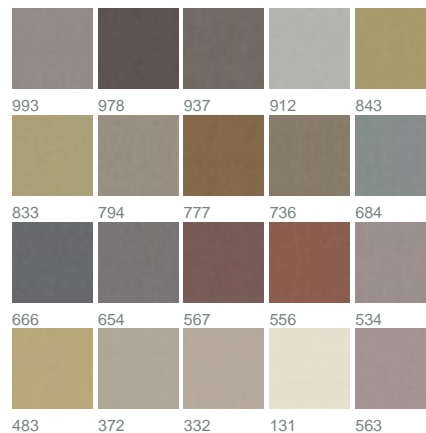

PRODUCT DATASHEET

ADO
Goldkante

Cardamom 1432 / 912

COLLECTION NEW ROMANCE

colours

fabric width (cm) 295

material 100% Polyester

transparency opaque fabric