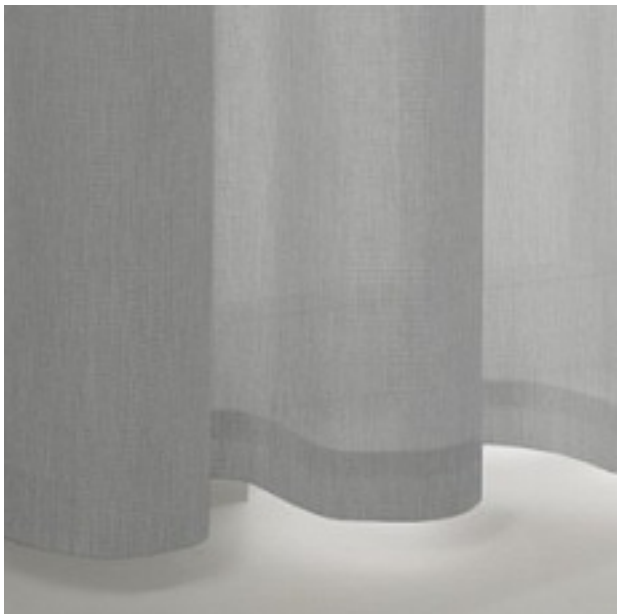

PRODUCT DATASHEET

ADO
Goldkante

Cardamom 1432 / 912

COLLECTION NEW ROMANCE

colours

fabric width (cm) 295

material 100% Polyester

transparency opaque fabric

care instruction     
no steaming

characteristics   

suitable for  

Legende

 flame retardant

 thermo fabric

 Curtains

 Roman blind with transparent rods/vertical tape

 Light fastness

 dim-out fabric

 Drapery fabric

 Roman blind with Tucks/Wave effect

 Lead weight

 Upholstery

 CoverTex wall covering

 Washing and ironing shrinkage

 Panel curtain