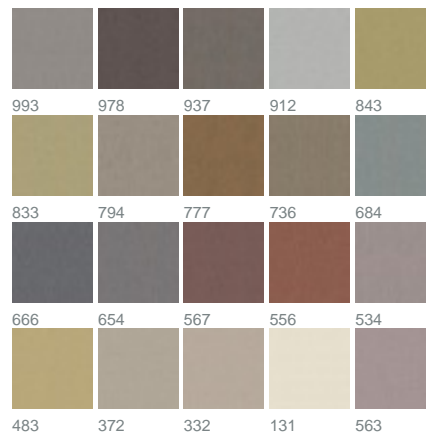

PRODUCT DATASHEET

ADO
Goldkante

Cardamom 1432 / 833

COLLECTION NEW ROMANCE

colours

fabric width (cm) 295

material 100% Polyester

transparency opaque fabric