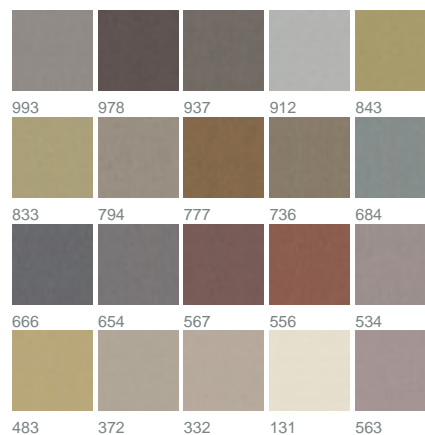

## Cardamom 1432 / 684

COLLECTION NEW ROMANCE

### colours

fabric width (cm) 295

material 100% Polyester

transparency opaque fabric

care instruction       
no steaming

characteristics   

suitable for  

 Drapery fabric

 Upholstery

 Panel curtain

 Roman blind with transparent rods/vertical tape

 Roman blind with Tucks/Wave effect

 CoverTex wall covering