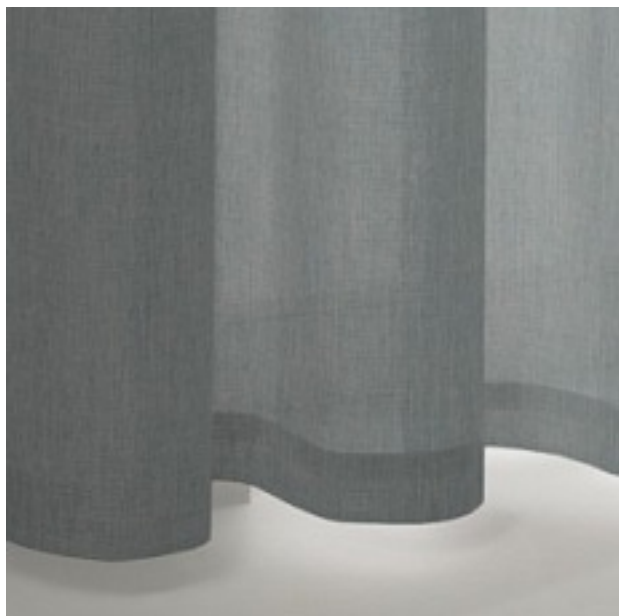

### colours

fabric width (cm) 295

material 100% Polyester

transparency opaque fabric

care instruction       
no steaming

characteristics   

suitable for  

 Drapery fabric

 Upholstery

 Panel curtain

 Roman blind with transparent rods/vertical tape

 Roman blind with Tucks/Wave effect

 CoverTex wall covering