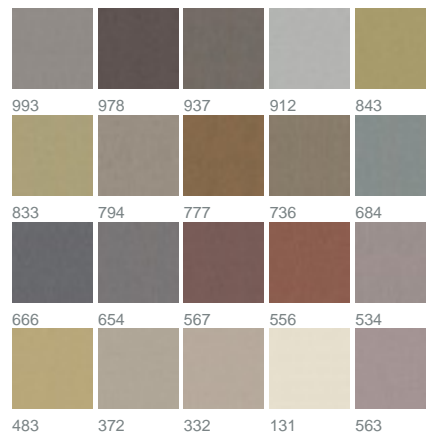

PRODUCT DATASHEET

ADO
Goldkante

Cardamom 1432 / 666

COLLECTION NEW ROMANCE

colours

fabric width (cm) 295

material 100% Polyester

transparency opaque fabric