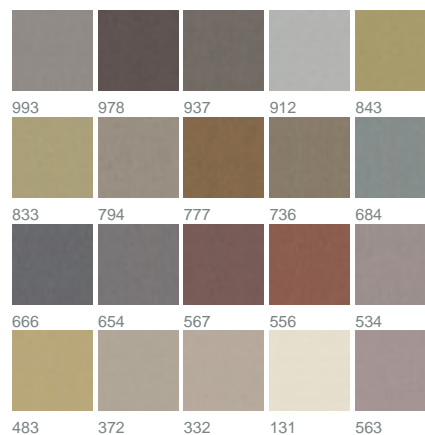

PRODUCT DATASHEET

ADO
Goldkante

Cardamom 1432 / 567

COLLECTION NEW ROMANCE

colours

fabric width (cm) 295

material 100% Polyester

transparency opaque fabric

 Lead weight

 Washing and ironing shrinkage

 Curtains

 Drapery fabric

 Upholstery

 Panel curtain

 Roman blind with transparent rods/vertical tape
 Roman blind with Tucks/Wave effect
 CoverTex wall covering