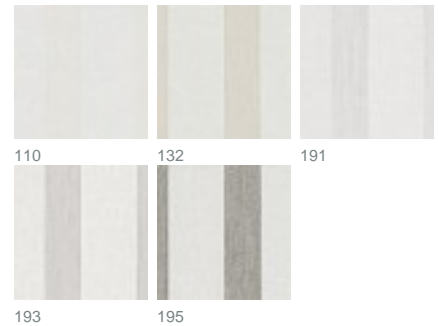

PRODUCT DATASHEET

Break 3459 / 195

COLLECTION HOMESTORIES

colours

fabric width (cm)

300

material

64%Polyester,26%Polyacryl,7%Cotton,
3%Polyamid

transparency

semitransparentfabric

care instruction

characteristics

suitable for

Repeat width

17

description

Why not treat yourself to a BREAK? This stylish transparent fabric invites you to take some time out from your busy life. Its soft feel and provinciallooking vertical stripes on a light, gauzy background will always put your mind at ease. This fabric is available in subtle ivory and muted sand, as well as silver, stone and titanium.

Legende

flame retardant

thermo fabric

Curtains

Roman blind with
transparent
rods/vertical tape
Roman blind with
Tucks/Wave effect

Light fastness

dim-out fabric

Drapery fabric