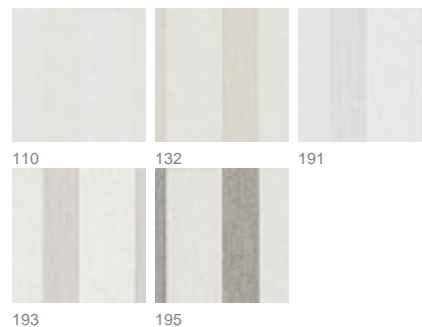

Break 3459 / 193

COLLECTION HOMESTORIES

colours

fabric width (cm)

300

material

64%Polyester,26%Polyacryl,7%Cotton,3%Polyamid

transparency

semitransparentfabric

care instruction

characteristics

suitable for

Repeat width

17

description

Why not treat yourself to a BREAK? This stylish transparent fabric invites you to take some time out from your busy life. Its soft feel and provinciallooking vertical stripes on a light, gauzy background will always put your mind at ease. This fabric is available in subtle ivory and muted sand, as well as silver, stone and titanium.

Legende

flame retardant

thermo fabric

Curtains

Roman blind with transparent rods/vertical tape

Light fastness

dim-out fabric

Drapery fabric