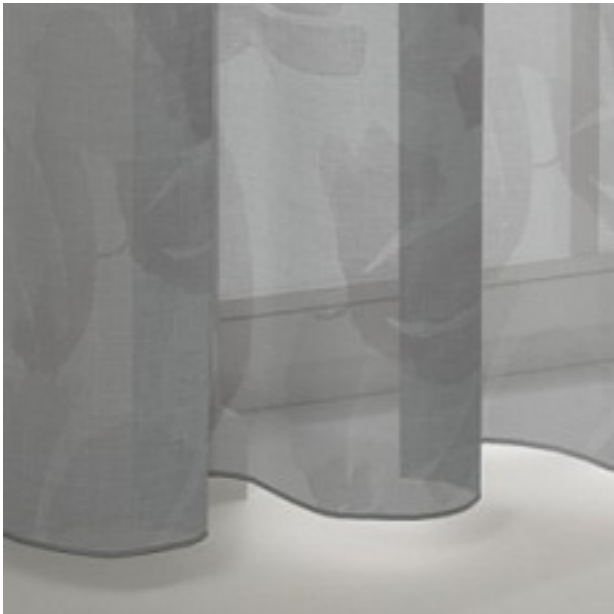

### colours

fabric width (cm) 300

material 100%PolyesterFR

transparency semitransparentfabric

care instruction

characteristics   
DIN4102B1

suitable for

Repeat width 61

Repeat height 89

### description

Whether you prefer ice-cream on a lolly, in a cone or in a cup – LULA is sure to melt your heart. Youthful, fresh and carefree, this digital print will look at home anywhere, from the dining room to the playroom. And it's available in three fab colours to boot: Rosé, blue and white create a decorative background.