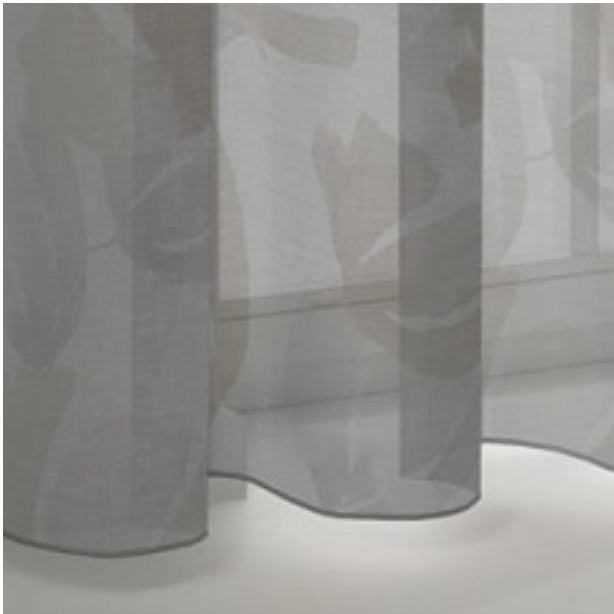

PRODUCT DATASHEET

ADO
Goldkante

Bloomy 8198 / 133

COLLECTION HOMESTORIES

colours

fabric width (cm) 300

material 100%PolyesterFR

transparency semitransparentfabric

care instruction     

characteristics    
DIN4102B1

suitable for   

Repeat width 61

Repeat height 89

description

Whether you prefer ice-cream on a lolly, in a cone or in a cup – LULA is sure to melt your heart. Youthful, fresh and carefree, this digital print will look at home anywhere, from the dining room to the playroom. And it's available in three fab colours to boot: Rosé, blue and white create a decorative background.

Legende

 flame retardant
 Light fastness
Lead weight

 thermo fabric
 dim-out fabric

 Curtains
 Drapery fabric
Upholstery

 Roman blind with transparent rods/vertical tape
 Roman blind with Tucks/Wave effect
CoverTex wall