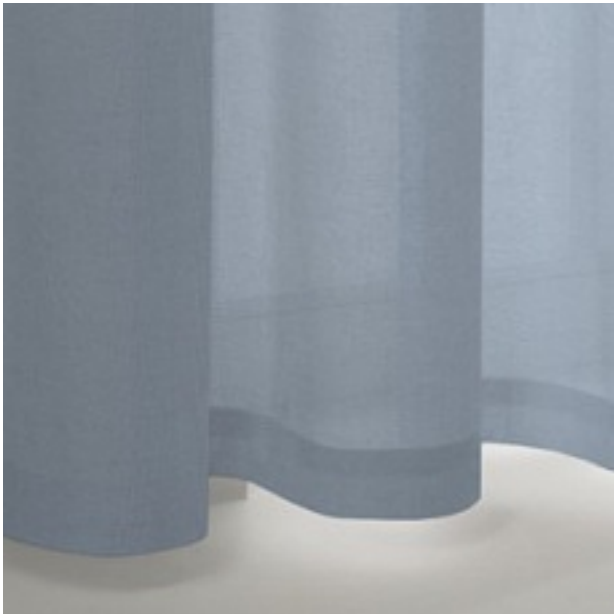

PRODUCT DATASHEET

1140 / 62

COLLECTION CONTRACT

colours

fabric width (cm)

300

material

100% Polyester FR

transparency

opaque fabric

care instruction

no steaming

characteristics

DIN 4102 B1

suitable for

Legende

Upholstery

Panel curtain

Roman blind with transparent rods/vertical tape

Roman blind with Tucks/Wave effect

CoverTex wall covering