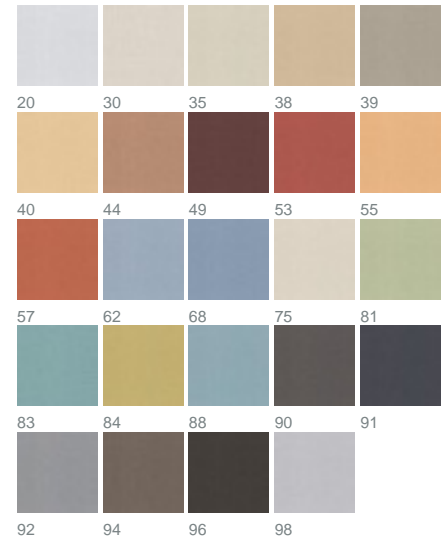

PRODUCT DATASHEET

ADO
Goldkante

1140 / 53

COLLECTION CONTRACT

colours

fabric width (cm)

300

material

100% Polyester FR

transparency

opaque fabric

care instruction

characteristics

suitable for

Legende

flame retardant

thermo fabric

Curtains

Roman blind with transparent rods/vertical tape

Light fastness

dim-out fabric

Drapery fabric

Roman blind with Tucks/Wave effect

Lead weight