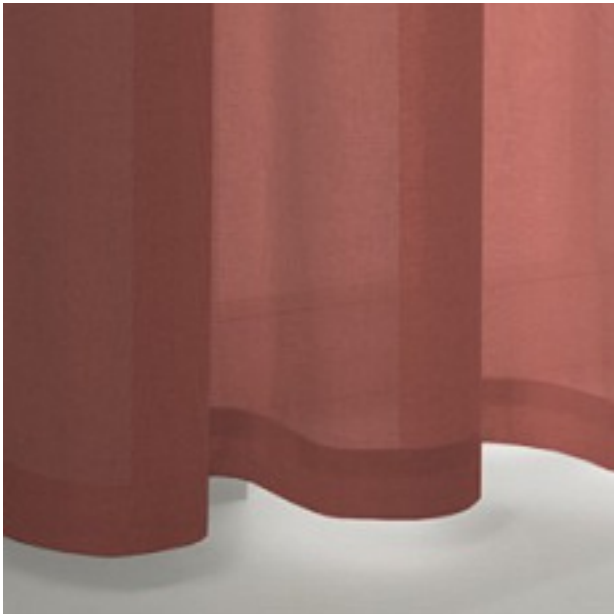

PRODUCT DATASHEET

ADO
Goldkante

1140 / 53

COLLECTION CONTRACT

colours

fabric width (cm)

300

material

100% Polyester FR

transparency

opaque fabric

care instruction

characteristics

suitable for

Legende

flame retardant

thermo fabric

Curtains

Roman blind with transparent rods/vertical tape

Light fastness

dim-out fabric

Drapery fabric

Roman blind with Tucks/Wave effect

Lead weight