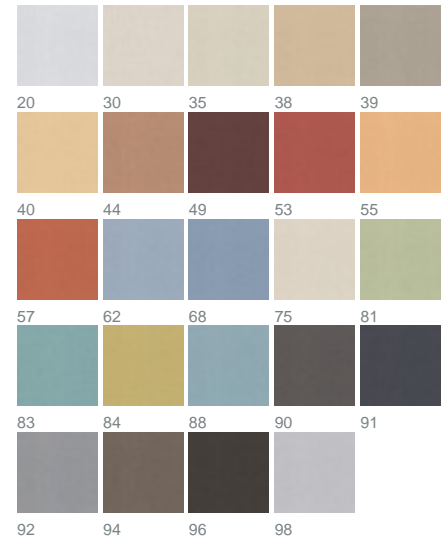

## colours

fabric width (cm) 300

material 100% Polyester FR

transparency opaque fabric

care instruction   
no steaming

characteristics   
DIN 4102 B1

suitable for 