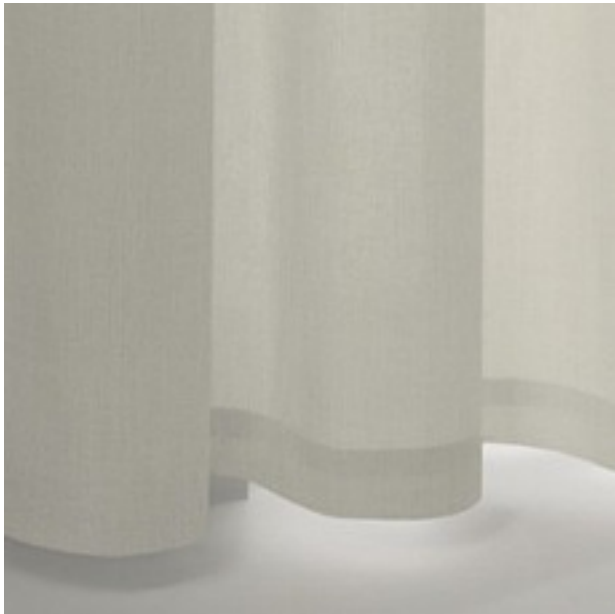

PRODUCT DATASHEET

1093 / 15

COLLECTION CONTRACT

colours

fabric width (cm) 300

material 100% Polyester

transparency opaque fabric

care instruction no steaming

characteristics DIN 4102 B1

suitable for

Legende

- flame retardant
- thermo fabric
- Curtains
- Roman blind with transparent rods/vertical tape
- Light fastness
- dim-out fabric
- Drapery fabric
- Roman blind with Tucks/Wave effect
- Lead weight
- Upholstery
- Washing and ironing shrinkage
- Panel curtain
- CoverTex wall covering