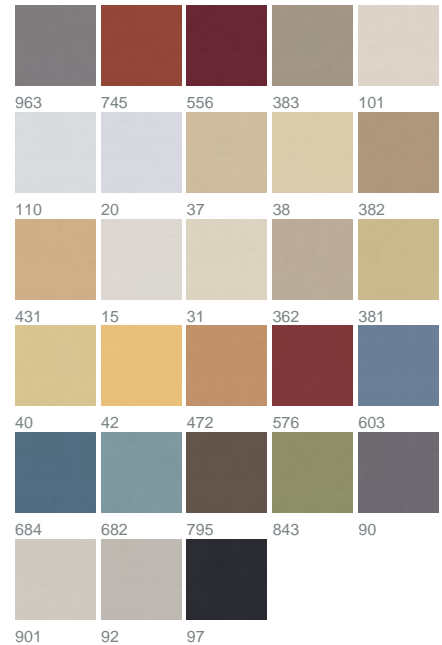

PRODUCT DATASHEET

1077 / 20

COLLECTION CONTRACT

colours

fabric width (cm) 300

material 100% Polyester FR

transparency opaque fabric

care instruction no steaming

- Roman blind with transparent rods/vertical tape
- Roman blind with Tucks/Wave effect
- CoverTex wall covering