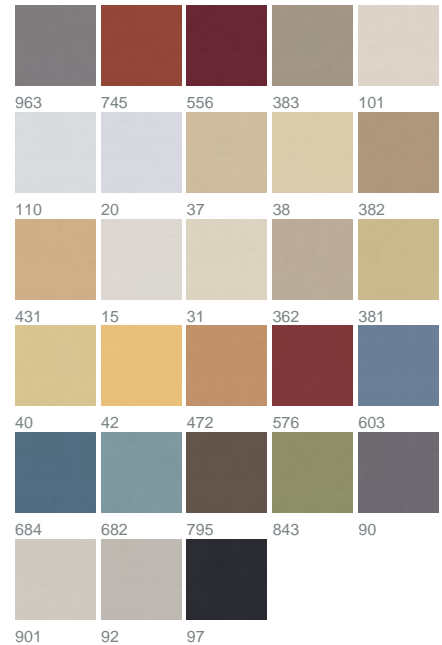

PRODUCT DATASHEET

1077 / 15

COLLECTION CONTRACT

colours

fabric width (cm) 300

material 100% Polyester FR

transparency opaque fabric

care instruction no steaming

- Roman blind with transparent rods/vertical tape
- Roman blind with Tucks/Wave effect
- CoverTex wall covering