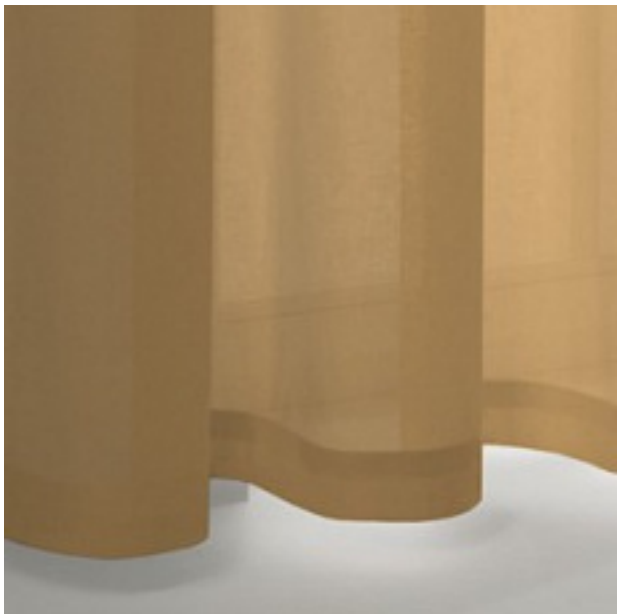

PRODUCT DATASHEET

ADO
Goldkante

1047 / 474

COLLECTION CLASSICS

colours

fabric width (cm) 300

material 100% Polyester

transparency opaque fabric

care instruction     
no steaming

characteristics   

suitable for 

Legende

 flame retardant
 Light fastness

 thermo fabric
 dim-out fabric

 Curtains
 Drapery fabric

 Roman blind with transparent rods/vertical tape

PRODUCT DATASHEET

ADO
Goldkante

Lead weight

Washing and ironing
shrinkage

Upholstery

Panel curtain

Roman blind with
Tucks/Wave effect

CoverTex wall
covering