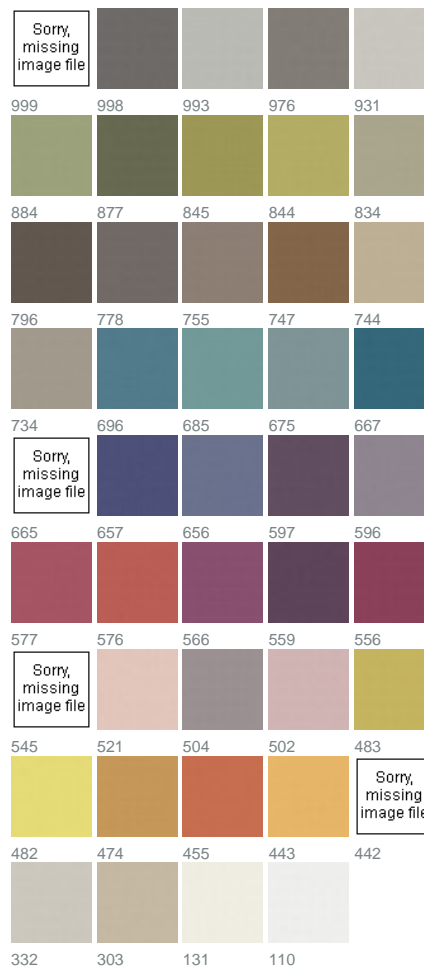

PRODUCT DATASHEET

ADO
Goldkante

1047 / 474

COLLECTION CLASSICS

colours

fabric width (cm) 300

material 100% Polyester

transparency opaque fabric