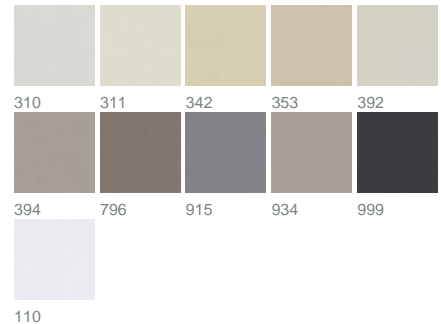

PRODUCT DATASHEET

ADO
Goldkante

1045 / 353

COLLECTION CONTRACT

colours

fabric width (cm) 140

material 100% Polyester FR

transparency opaque fabric

 Curtains
 Drapery fabric
 Upholstery
 Panel curtain

 Roman blind with transparent rods/vertical tape
 Roman blind with Tucks/Wave effect
 CoverTex wall covering