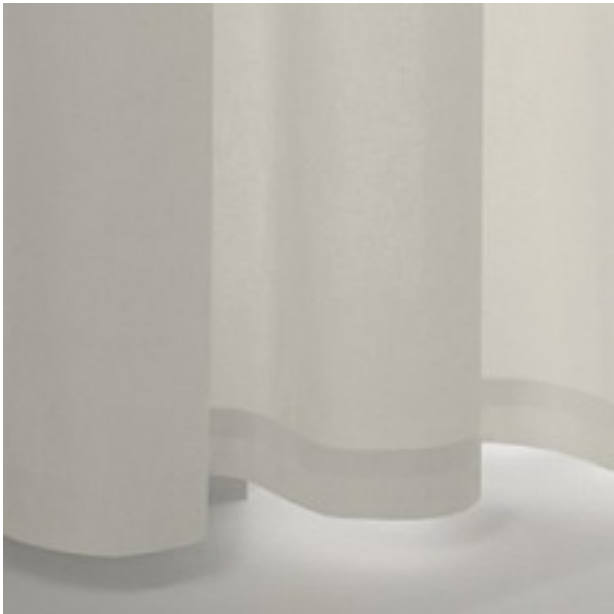

PRODUCT DATASHEET

ADO
Goldkante

1045 / 311

COLLECTION CONTRACT

colours

fabric width (cm) 140/280

material 100% Polyester FR

transparency opaque fabric

care instruction 
no steaming

characteristics 
DIN 4102 B1, blackout fabric

suitable for 

Legende

 flame retardant

 thermo fabric

 Curtains

 Roman blind with transparent rods/vertical tape

 Light fastness

 dim-out fabric

 Drapery fabric

 Roman blind with Tucks/Wave effect

 Lead weight

 Upholstery

 CoverTex wall covering

 Washing and ironing shrinkage