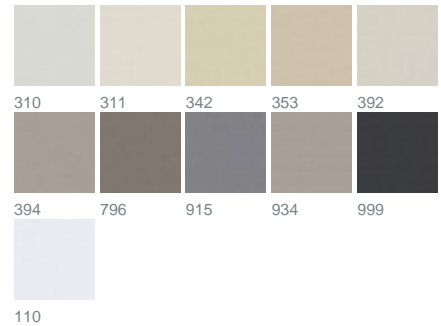

PRODUCT DATASHEET

ADO
Goldkante

1045 / 311

COLLECTION CONTRACT

colours

fabric width (cm) 140/280

material 100% Polyester FR

transparency opaque fabric