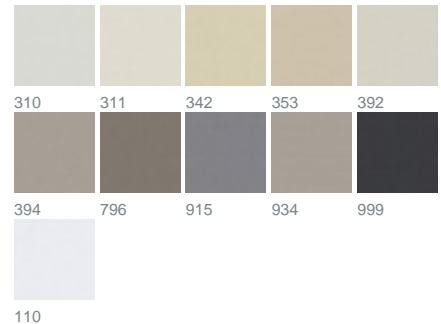

PRODUCT DATASHEET

ADO
Goldkante

1045 / 310

COLLECTION CONTRACT

colours

fabric width (cm) 140/280

material 100% Polyester FR

transparency opaque fabric